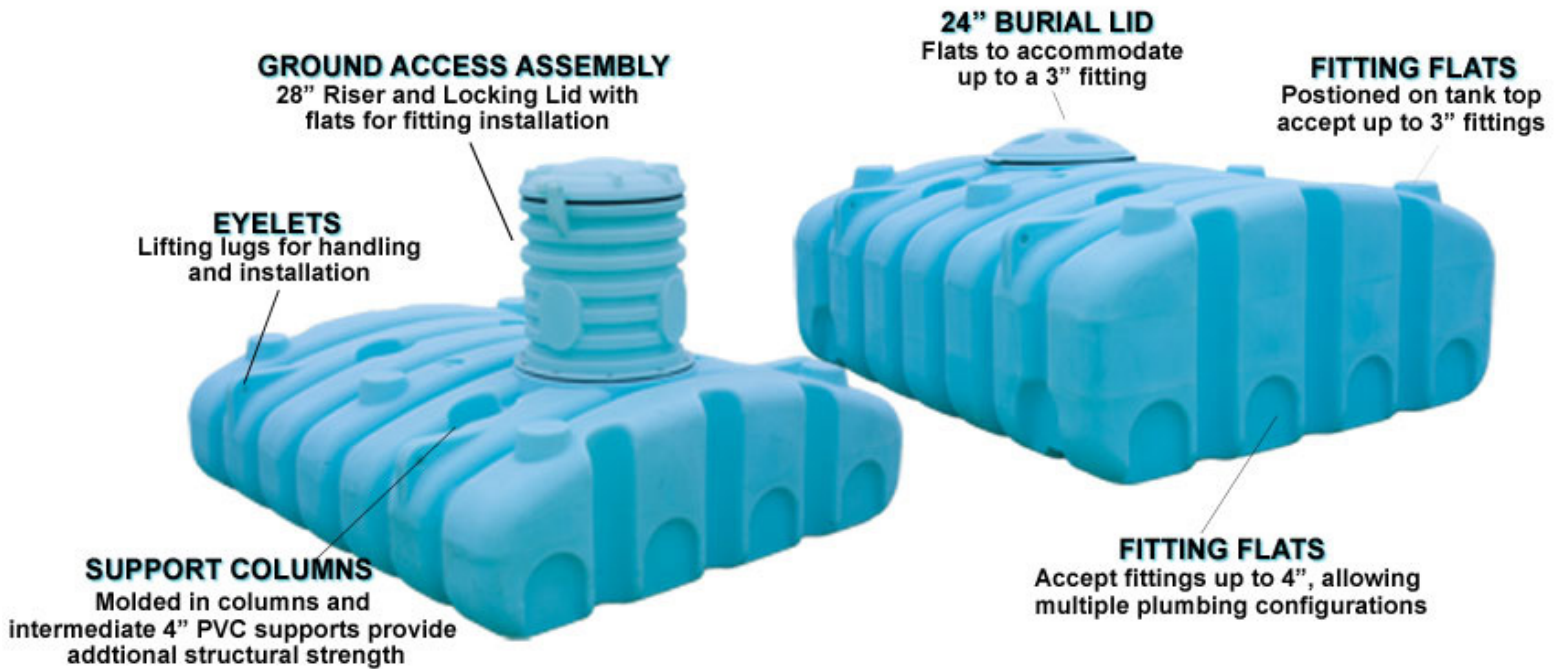

Plastic Burial Storage Tanks

Code	US Gal	Description	L x W x H	LBS
ACT1000-LPB	1000	With Burial Lid	111" x 98" x 36"	559
ACT1000-LPG	1000	With Ground Access Assembly	111" x 98" x 36"	595
ACT1500-LPB	1500	With Burial Lid	111" x 98" x 48"	702
ACT1500-LPG	1500	With Ground Access Assembly	111" x 98" x 48"	738
ACT2000-LPB	2000	With Burial Lid	158" x 98" x 54"	917
ACT2000-LPG	2000	With Ground Access Assembly	158" x 98" x 54"	953
ACT2500-LPB	2500	With Burial Lid	185" x 98" x 54"	1031
ACT2500-LPG	2500	With Ground Access Assembly	185" x 98" x 54"	1067

- Tanks Can Be Buried Up To 28" Deep
- Can Be Backfilled Empty